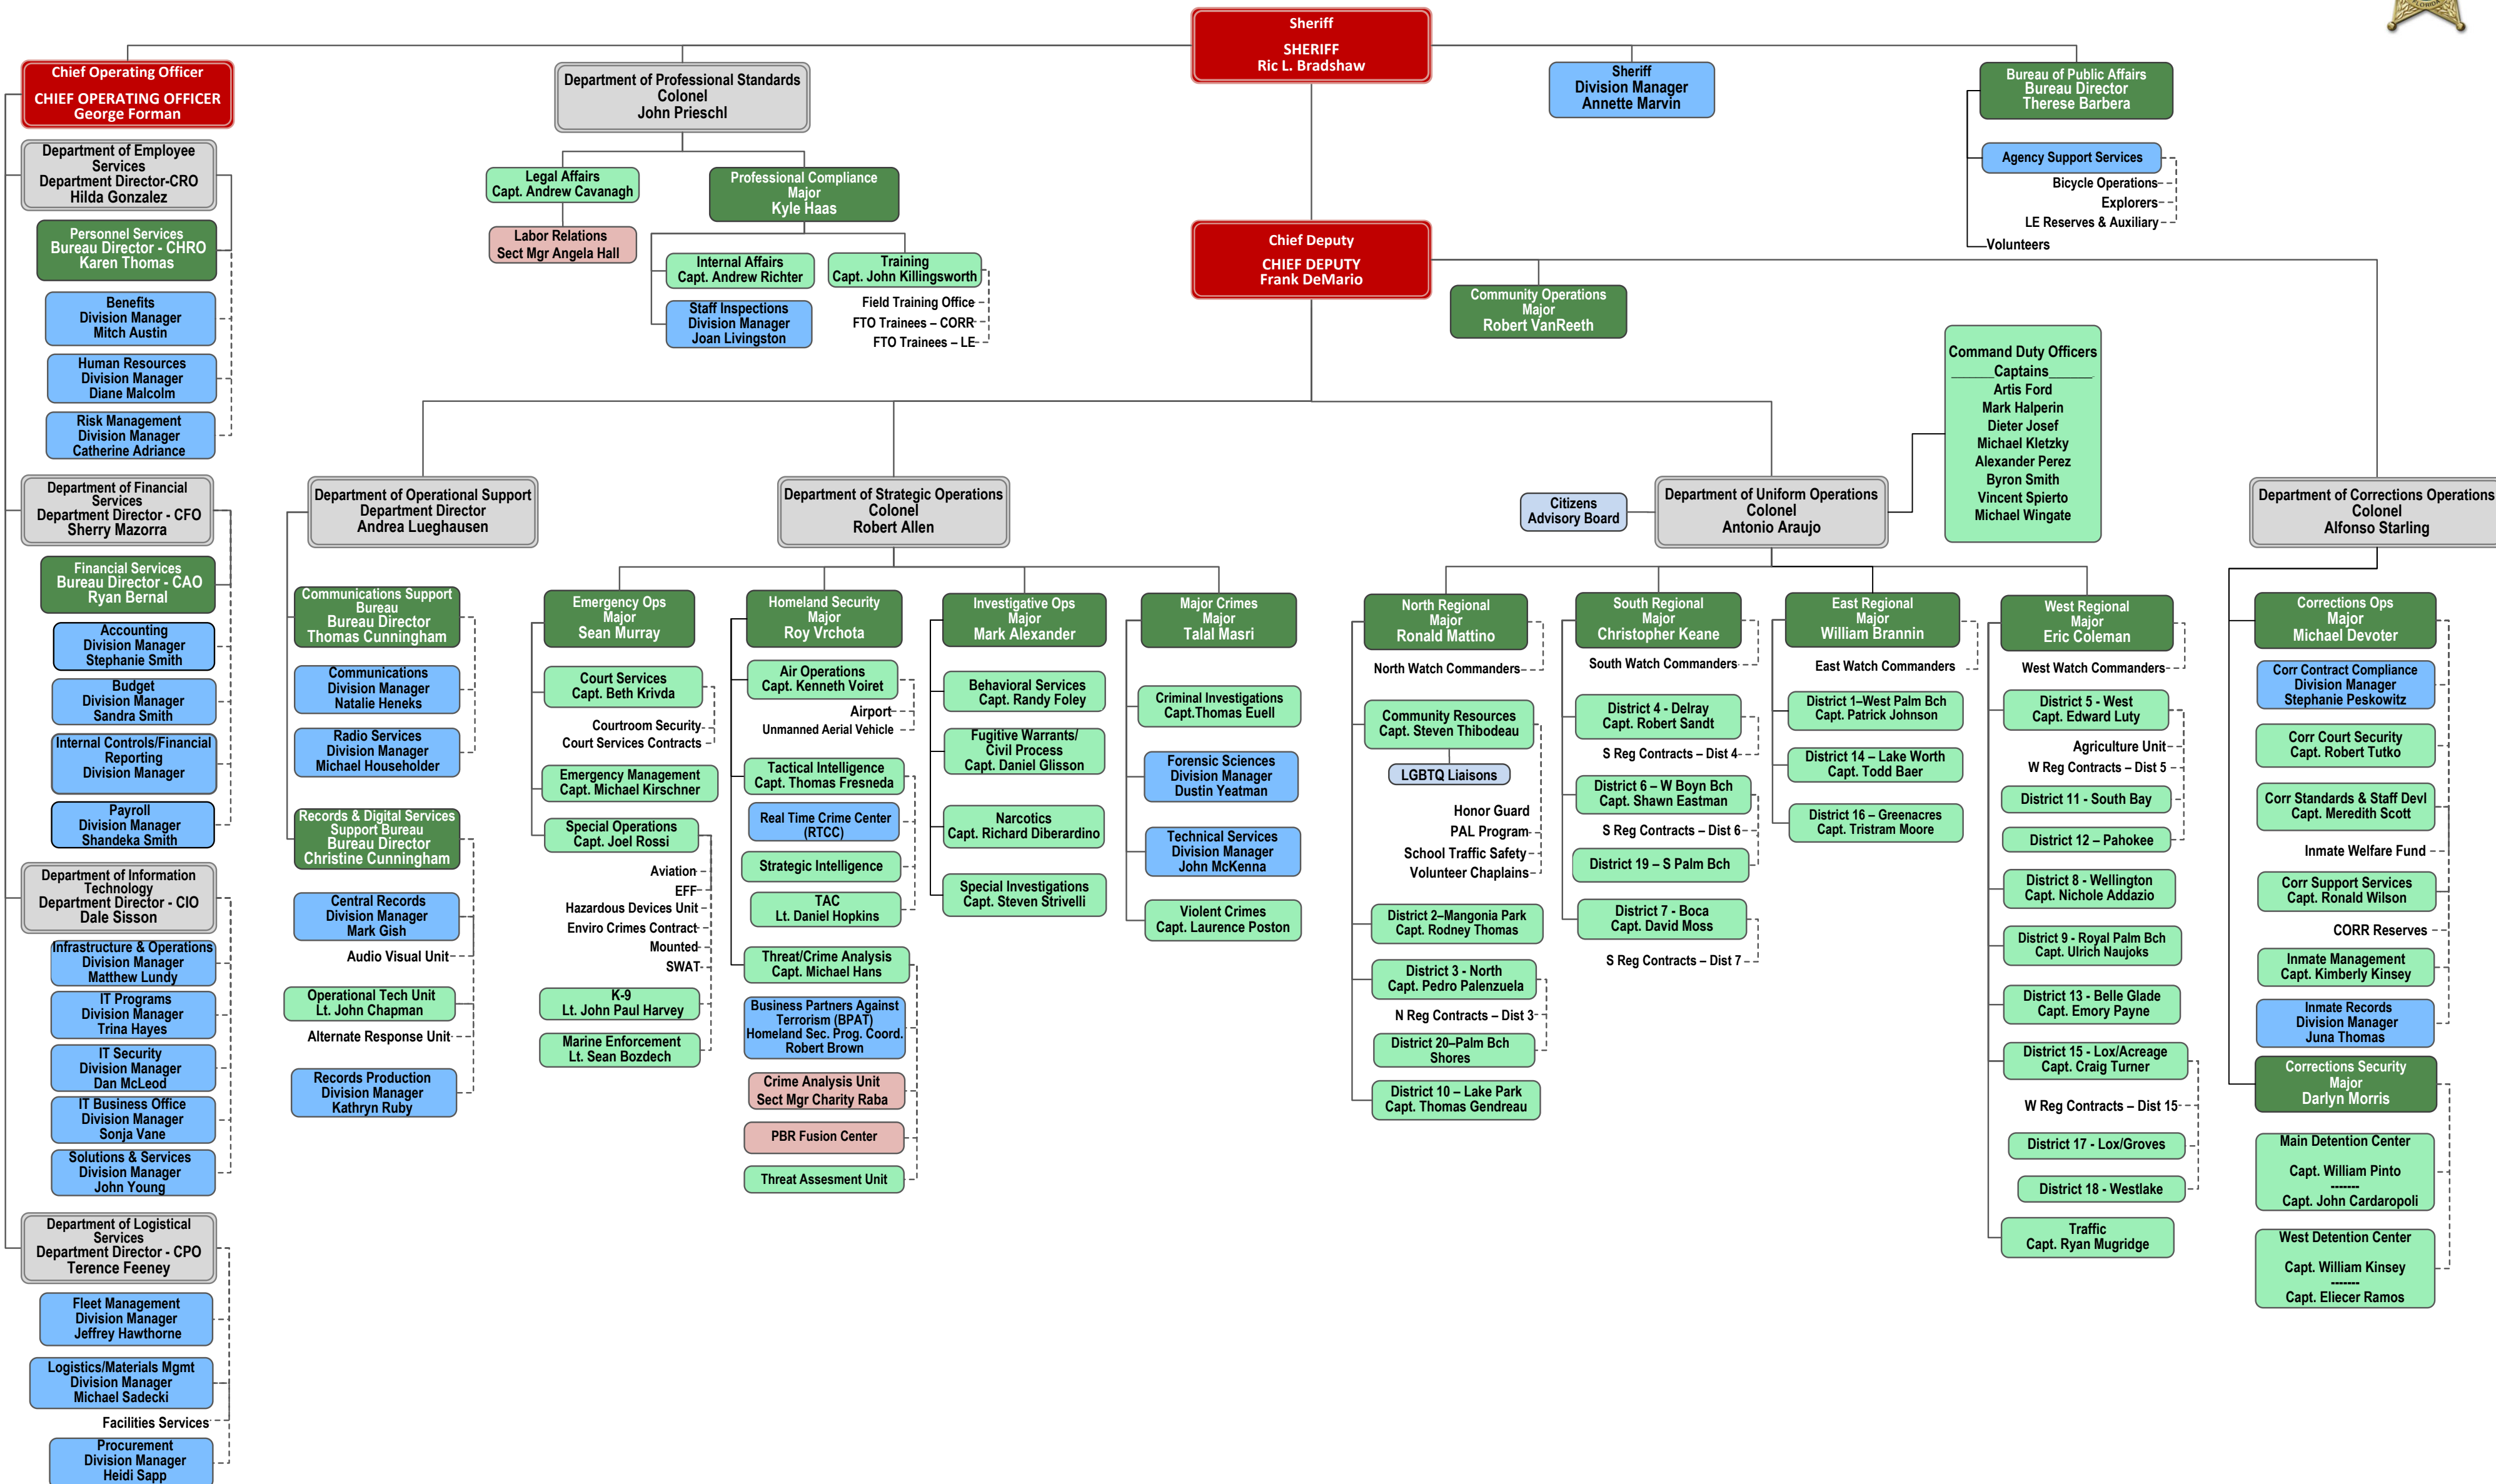

Palm Beach County Sheriff's Office

Legend: Sheriff (Red), Chief Deputy & COO (Dark Red), Departments (Grey), Bureaus (Green), Districts & Divisions (Light Green), Divisions (Blue), Sections (Light Blue)

Note: The Org Chart will be released for significant changes otherwise updated quarterly.