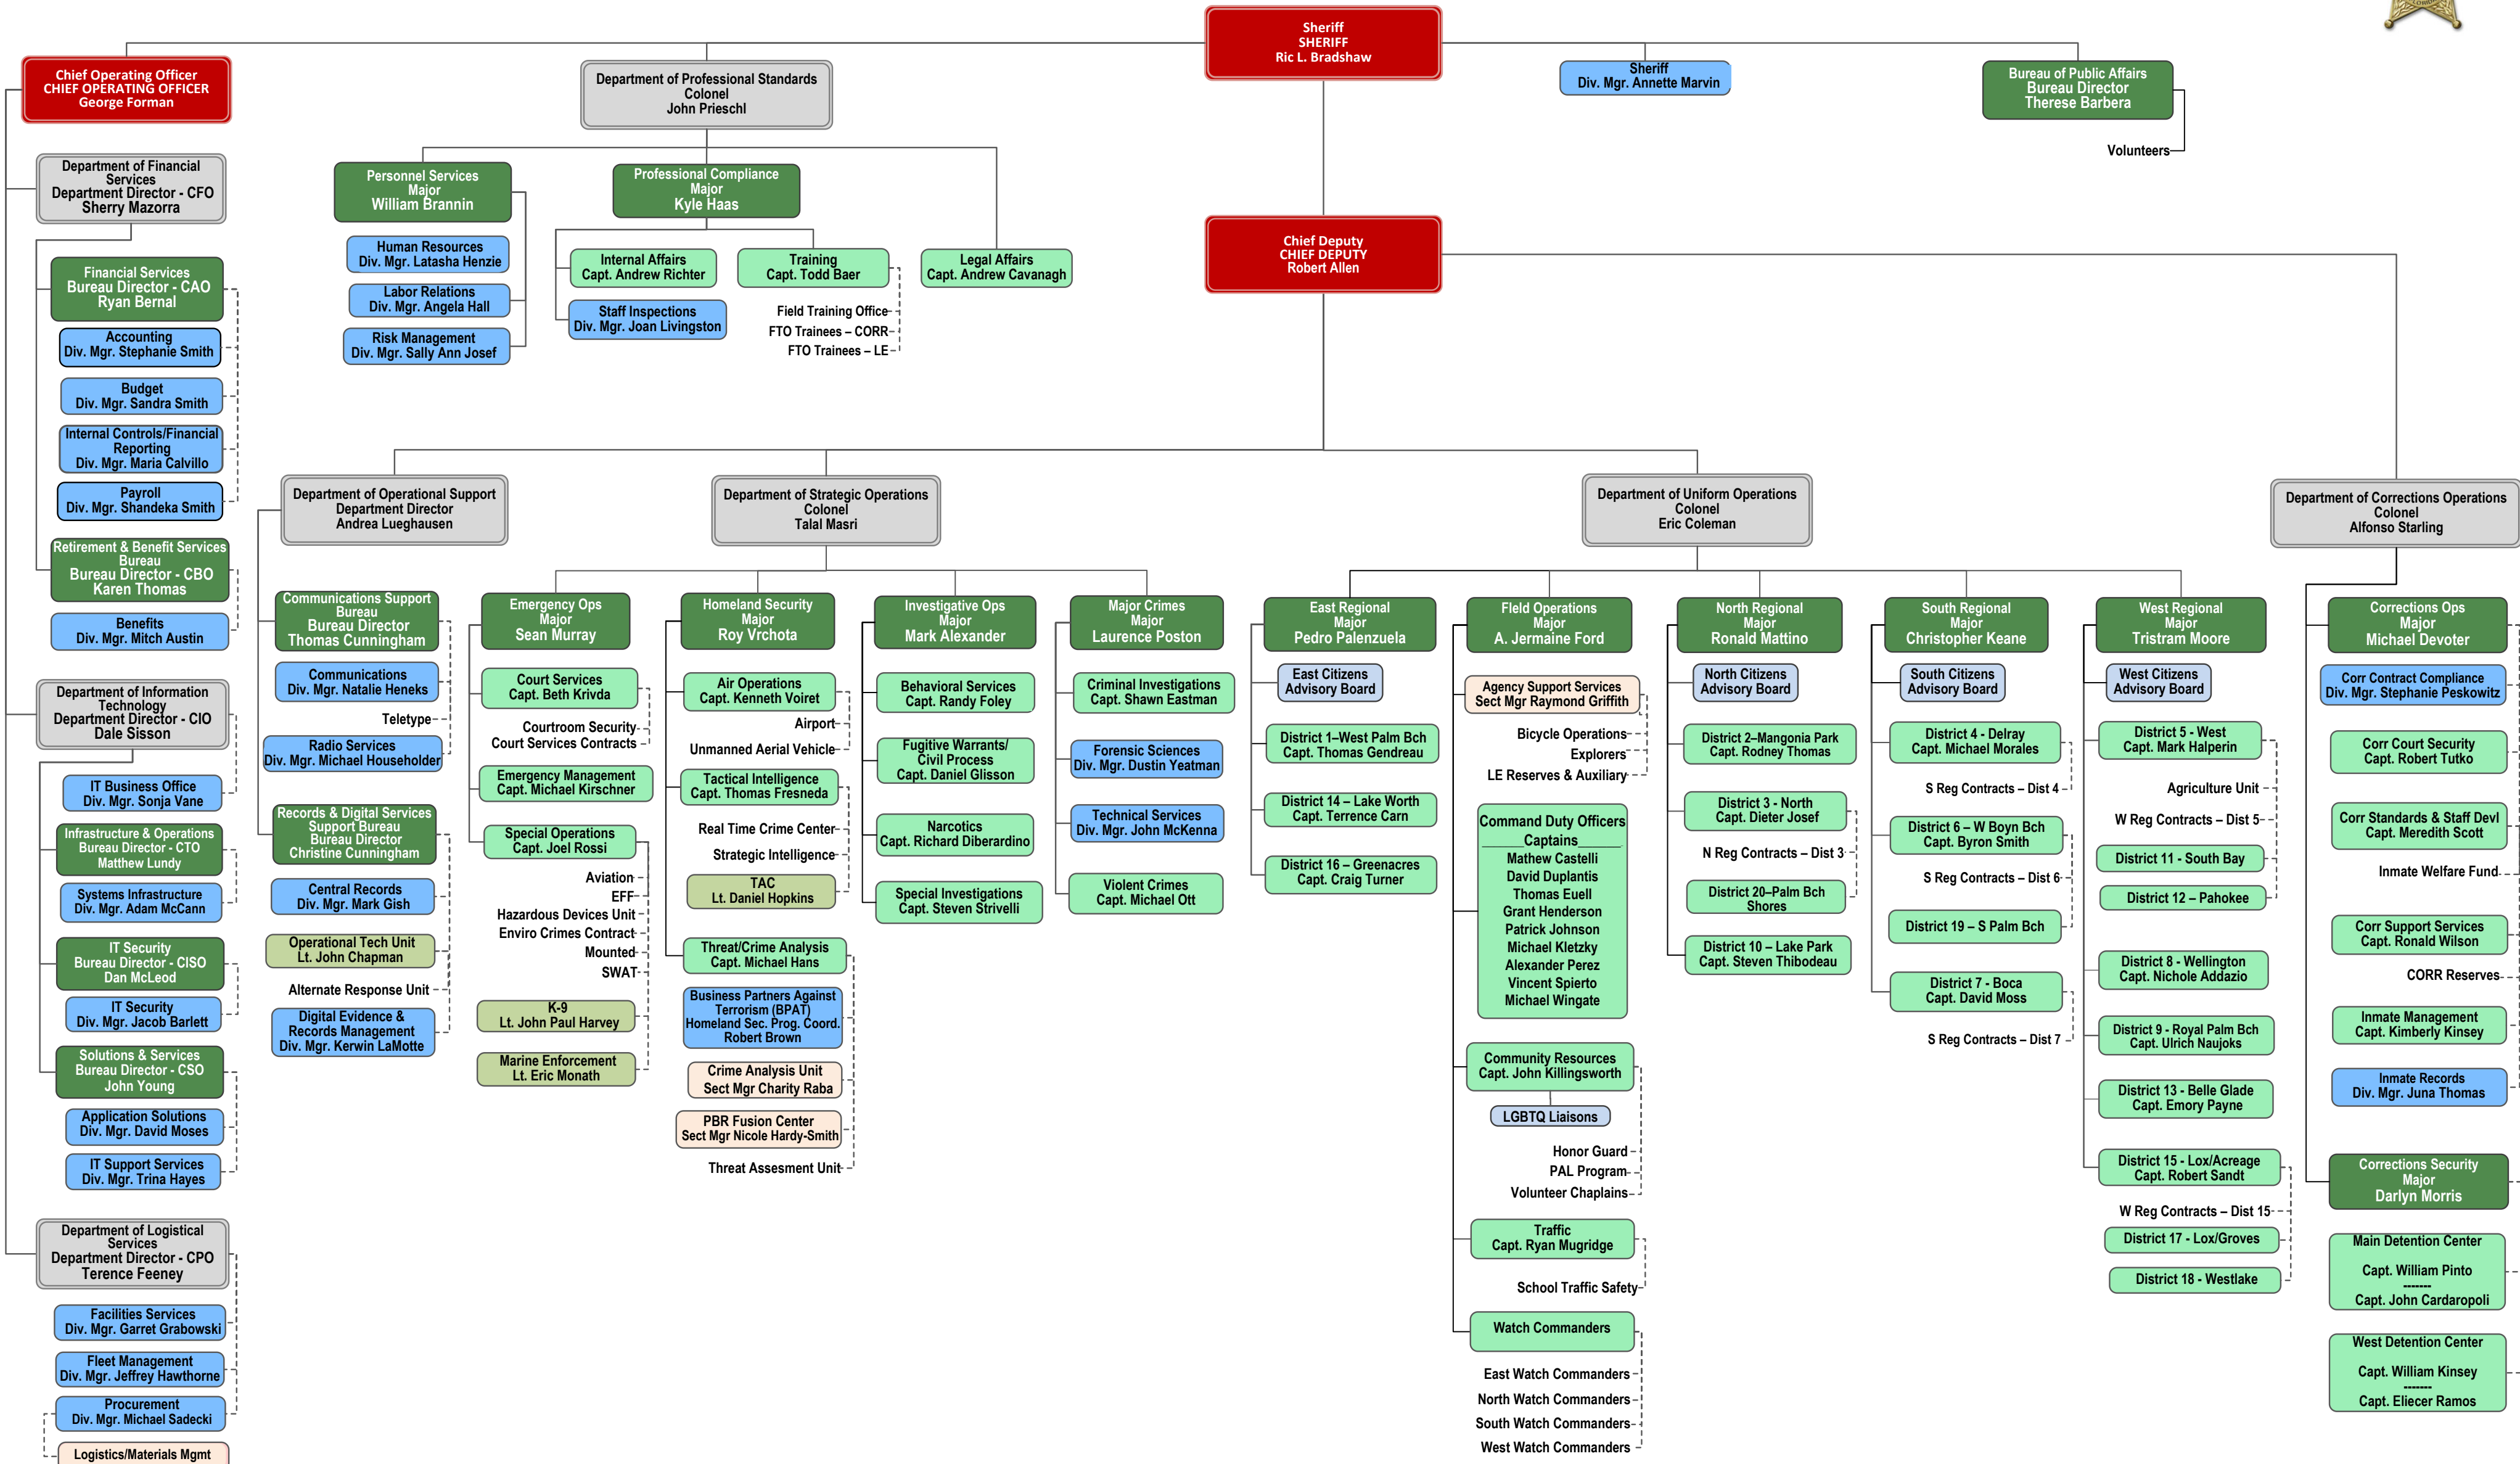

Palm Beach County Sheriff's Office

Legend:	Sheriff Chief Deputy & COO	Departments Colonels & Director	Bureaus Majors & Bureau Directors	Districts & Divisions Sworn	Sections Sworn	Divisions Civilian	Sections Civilian
----------------	--------------------------------------	---	---	---	--------------------------	------------------------------	-----------------------------

Note: The Org Chart will be released for significant changes otherwise updated quarterly.